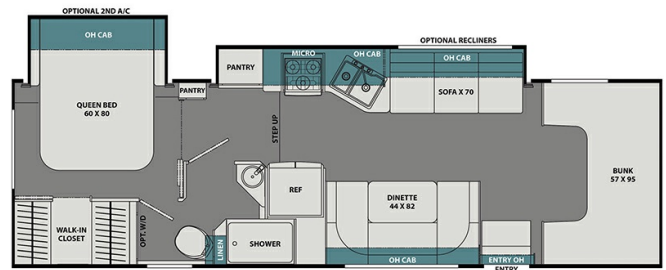

### SPECIFICATIONS

Year	2023
Manufacturer	COACHMEN
Brand	LEPRECHAUN
Model	311FS
Type	Motorhome
Class	C
Fuel Type	Gas
Status	New
Stock #	47633
Financing Available	✓
Warranty Available	Manufacturer
Odometer	1865 kms.
VIN	1FDXE4FN8RDD01322
Chassis	Ford E450
Engine	350HP V8
Transmission	AUTO
Suspension	N/A
Leveling	N/A
Exterior Length	31.8 ft.
Dry Weight	14500 lbs.
Sleeping Capacity	8 person(s)
Interior Colour	JASPER
Exterior Colour	Fiberglass
Slideouts	2