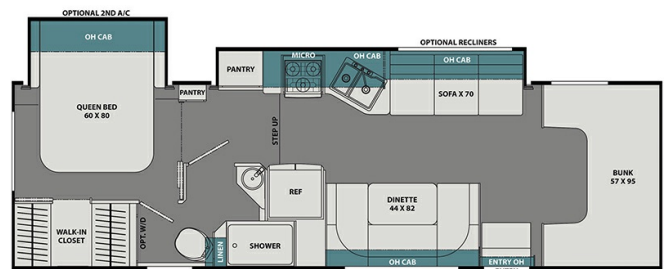

### SPECIFICATIONS

Year	2023
Manufacturer	COACHMEN
Brand	LEPRECHAUN
Model	311FS
Type	Motorhome
Class	C
Fuel Type	Gas
Status	New
Stock #	47633
Financing Available	✓
Warranty Available	Manufacturer
Odometer	3128 kms.
VIN	1FDXE4FN8RDD01322
Chassis	Ford E450
Engine	350HP V8
Transmission	AUTO
Suspension	N/A
Leveling	N/A
Exterior Length	31.8 ft.
Dry Weight	14500 lbs.
Sleeping Capacity	8 person(s)
Interior Colour	JASPER
Exterior Colour	Fiberglass
Slideouts	2