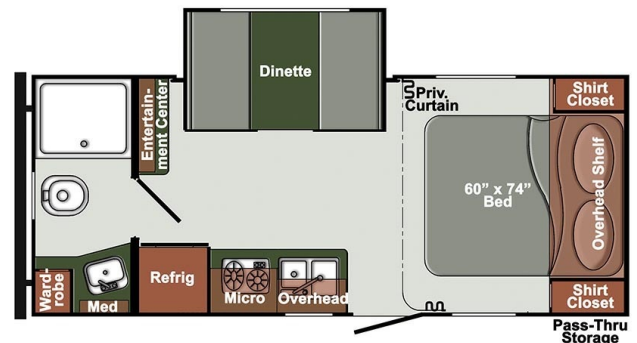

SPECIAL UNIT

$26,900.00

Originally $44,900

$67 Weekly

2023 GULFSTREAM NORTHERN EXPRESS 21QBD

SPECIFICATIONS

Year	2023
Manufacturer	GULFSTREAM
Brand	NORTHERN EXPRESS
Model	21QBD
Type	Travel Trailer
Status	New
Stock #	77-12156
Financing Available	✓
Warranty Available	✓
Suspension	N/A
Leveling	N/A
Exterior Length	22.5 ft.
Dry Weight	4011 lbs.
Sleeping Capacity	4 person(s)
Interior Colour	LIGHT
Exterior Colour	White Azdel
Slideouts	1

Disclaimer: Product information, pricing and photos are as accurate as possible and are subject to change without notice.

SELLING FEATURES

Gulf Stream Northern Express SVT travel trailer 21QBS highlights:

- Dinette Slide Out
- Full Rear Bath
- Pass-Through Storage

You will appreciate the extra interior space in this travel trailer thanks to the sofa slide out, and the **folding table** in front will be perfect for a game o...

OPTIONS & EQUIPMENT

Northern Express: Quality you can count on in the Great Outdoors

Norther Express travel trailers feature a signature vacuum-bonded laminated fiberglass walls and aluminum frames to give you the confidence to enjoy the great outdoors in comfort anywhere you heart desires.

Northern Express is right for you if you:

- Appreciate the strength and lightweight advantages of laminated wall construction
- Like to have a choice between 8 ft. and 7 ft. wide floor plans
- Want the ideal balance of value and comfort
- Like the idea of having special Canadian package options included

Key Standard Features:

- Welded Aluminum Frame
- Vacuum Bonded Fiberglass Exterior Walls
- Mini-Blinds throughout
- Deluxe Designer Window Treatments
- Anti-Stick Easy-Clean Vinyl Flooring
- Cabinets in Mountain Ash
- Kitchen with 3-Burner Range Vent Hood w/Light 6.0 cu. ft. Double-Door Refrigerator
- 20 000 BTU Furnace w/Wall Thermostat
- Manual Awning and Stabilizer Jacks

Popular Package Features (incl.)

- 19" 32" or 40" LCD HDTV
- Heated and Enclosed Underbelly
- 6 Gal DSI Gas/Electric Water Heater