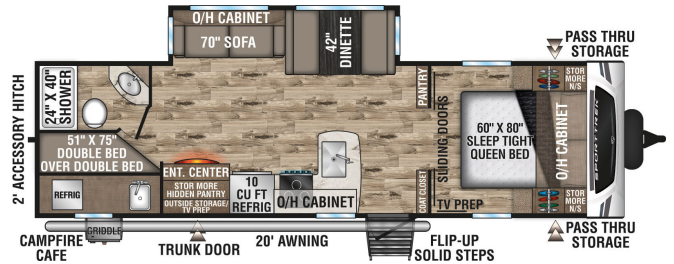

SPECIAL UNIT
\$39,980.00

Originally \$60,223

\$84 Weekly
2023 VENTURE SPORTTREK 281VBH
SPECIFICATIONS

Year	2023
Manufacturer	VENTURE
Brand	SPORTTREK
Model	281VBH
Type	Travel Trailer
Status	New
Stock #	23R037
Financing Available	✓
Warranty Available	✓
Suspension	N/A
Leveling	N/A
Exterior Length	32.5 ft.
Dry Weight	6640 lbs.
Sleeping Capacity	5 person(s)
Interior Colour	N/A
Exterior Colour	Fiberglass
Slideouts	1

Disclaimer: Product information, pricing and photos are as accurate as possible and are subject to change without notice.

SELLING FEATURES

Specifications and Features:

- Length (ft): 32'2"
- Width (ft): 8'0"
- Height (ft): 11'4"
- Interior Height (ft): 6'10"
- GVWR (lbs): 9155
- Dry Weight (lbs): 6640
- Payload Capacity (lbs): 2515
- Hitch Weight (lbs): 740
- Number Of Fresh Water Holding Tanks: 1
- Total Fresh Water Tank Capacity: 30