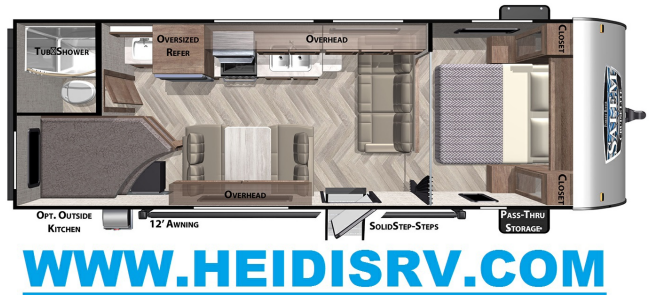

2023 FOREST RIVER SALEM CRUISE LITE 261BH XL (BUNKS, OUTSIDE KITCHEN)

SPECIFICATIONS

Year	2023
Manufacturer	FOREST RIVER
Brand	SALEM
Model	CRUISE LITE 261BH XL (BUNKS, OUTSIDE KITCHEN)
Type	Travel Trailer
Status	New
Stock #	5893
Sleeping Capacity	8 person(s)

Disclaimer: Product information, pricing and photos are as accurate as possible and are subject to change without notice.

NEW **2023** **HOT PRICE**

CRUISE LITE

261BH XL

Family Unit

WALK-IN SHOWER, OVERSIZED KITCHEN, OVERHEAD, BOOTH DINETTE, OVER DOUBLE, OVERHEAD, PASS-THRU STORAGE

Sleeps 10

Length 28'8"

Heidi's RV SUPERSTORE Located Between Barrie & Orillia

Phone/Text 705-487-2214 Email: heidis@heidisrv.com
Toll Free: 1-888-322-3614 Website: heidisrv.com

SELLING FEATURES

You will love the versatility that this model offers with a **Murphy bed** setup. You will have plenty of space and seating during the daytime hours between the sofa and **booth dinette**, even without any slide outs. Once it gets dark, and you are ready for bed, just drop down the Murphy bed and voila, ...

OPTIONS & EQUIPMENT

- model length: 26'
- overall length (from bumper-to-hitch): 29'1"
- BEST IN CLASS VALUE PACKAGE
- SPARE TIRE & CARRIER
- DUCTED A/C
- EXTERIOR CAMP KITCHEN
- Z240 CANADIAN UNIT
- ** disclaimer: 360 video & YouTube video on our website are stock videos from Forest River's website and maybe different than our stock unit **