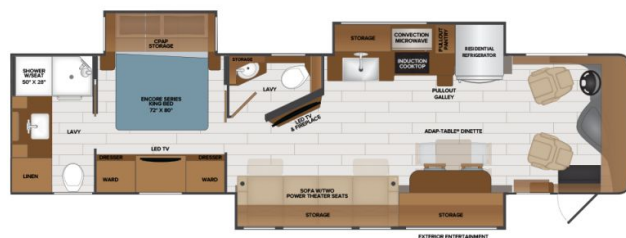

\$1,476 Bi-Weekly

2023 FLEETWOOD FRONTIER 36SS

SPECIFICATIONS

Year	2023
Manufacturer	FLEETWOOD
Brand	FRONTIER
Model	36SS
Type	Motorhome
Class	A
Fuel Type	DIESEL
Status	New
Stock #	20550
Financing Available	✗
Warranty Available	✗
Odometer	705 kms.
VIN	4UZAB2FC7PCUN0583
Chassis	N/A
Engine	N/A
Transmission	N/A
Suspension	N/A
Leveling	N/A
Exterior Length	38.4 ft.
Dry Weight	26234 lbs.
Sleeping Capacity	5 person(s)
Interior Colour	Cadet / Winter Fog
Exterior Colour	Little Rock
Slideouts	3

Disclaimer: Product information, pricing and photos are as accurate as possible and are subject to change without notice.

SELLING FEATURES

The 2023 Frontier 36SS, by Fleetwood, will surround you with quality and comfort. The 36SS rides on a Freightliner chassis, powered by a 340HP engine and a 6 speed Allison transmission. This A Class motorhome features an exterior entertainment center, a washer and dryer & sleeps up to 5 people. A...

OPTIONS & EQUIPMENT

- POWER PASSENGER SEAT W/POWER FOOTREST
- WASHER & DRYER
- DROP DOWN QUEEN BED
- OCEANFRONT COLLECTION
- POWER CORD REEL
- SAFETY AWARENESS PACKAGE
- CENTRAL VACUUM SYSTEM
- BRAKESYNC FCC
- CSA FREIGHTLINER PACKAGE
- ROOF VENT COVERS
- KING STATIONARY SATELLITE UNIVERSAL SYSTEM
- CONNECTIVITY PACKAGE
- FREIGHTLINER CHASSIS 340HP
- CADET INTERIOR DECOR
- WINTER FOG PAINTED WOOD W/GLAZE (REQUIRES OPT 454) CABINETRY
- LITTLE ROCK EXTERIOR GRAPHIC