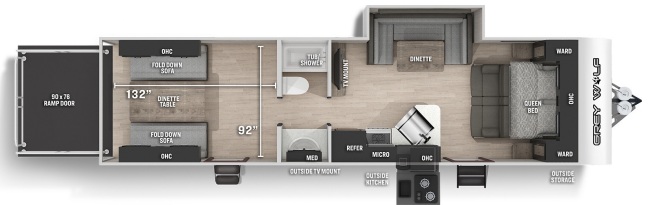

**SPECIAL UNIT**

**\$38,900.00**

Originally \$42,995

**2022 FOREST RIVER CHEROKEE GREY WOLF 27RR**

**SPECIFICATIONS**

Year	2022
Manufacturer	FOREST RIVER
Brand	CHEROKEE GREY WOLF
Model	27RR
Type	Toy Hauler
Status	New
Stock #	12896
Financing Available	✓
Warranty Available	✓
Suspension	Springs
Leveling	Manual
Exterior Length	30.8 ft.
Dry Weight	6025 lbs.
Sleeping Capacity	6 person(s)
Interior Colour	N/A
Exterior Colour	Aluminum
Slideouts	1

**Disclaimer:** Product information, pricing and photos are as accurate as possible and are subject to change without notice.

**SELLING FEATURES**

Load up your toys and take off on your next adventurous road trip in the **Grey wolf 27RR toy hauler** by Cherokee. A popular floor plan with two separate living spaces in the front and back. In the cargo area there's plenty of space for hauling all your favourite toys. This area has 2 large fold down...