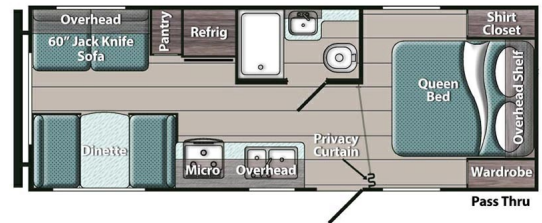

**SPECIAL UNIT**

**\$37,621.11**

Originally \$44,900

**\$186 Bi-Weekly**

**2022 GULF STREAM TRAILMASTER 22RSD**

**SPECIFICATIONS**

Year	2022
Manufacturer	GULF STREAM
Brand	TRAILMASTER
Model	22RSD
Type	Travel Trailer
Status	New
Stock #	B1144
Financing Available	✓
Warranty Available	✓
Suspension	N/A
Leveling	N/A
Exterior Length	25.6 ft.
Dry Weight	4064 lbs.
Sleeping Capacity	6 person(s)
Interior Colour	N/A
Exterior Colour	Aluminum
Slideouts	N/A

**Disclaimer:** Product information, pricing and photos are as accurate as possible and are subject to change without notice.

**SELLING FEATURES**

Specifications and Features:

- Length (ft): 25'7"
- Width (ft): 8'0"
- Height (ft): 10'9"
- Interior Height (ft): 6'8"
- Dry Weight (lbs): 4064
- Payload Capacity (lbs): 3466
- Hitch Weight (lbs): 530
- Number Of Fresh Water Holding Tanks: 1
- Total Fresh Water Tank Capacity (gal): 30
- Numbe...