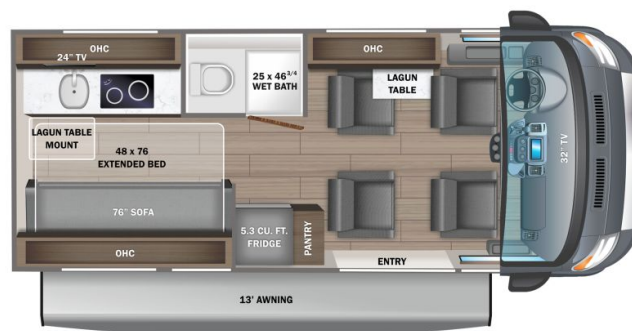

SICARD RV

sales.leads.focusrv@sicardrv.com 1-800-688-2210
7526 Regional Road 20, West Lincoln, ON L0R 2A0
Local 1-905-957-3344 | www.sicardrv.com

SPECIAL UNIT

2023 JAYCO SWIFT 20A

SPECIFICATIONS

Year	2023
Manufacturer	JAYCO
Brand	SWIFT
Model	20A
Type	Motorhome
Class	B
Fuel Type	GAS
Status	New
Stock #	20507
Financing Available	✘
Warranty Available	✘
Odometer	999 kms.
VIN	3C6MRVUG6NE137445
Chassis	N/A
Engine	N/A
Transmission	N/A
Suspension	N/A
Leveling	N/A
Exterior Length	20.9 ft.
Dry Weight	8156 lbs.
Sleeping Capacity	2 person(s)
Interior Colour	Autumn
Exterior Colour	Granite
Slideouts	N/A

Disclaimer: Product information, pricing and photos are as accurate as possible and are subject to change without notice.

SELLING FEATURES

The 2023 Swift 20A, by Jayco, is your perfect traveling companion. The 20A rides on a Ram ProMaster chassis, powered by a 276HP 3.6L V6 24V VVT engine with a 9 speed automatic transmission. This B class motorhome features a gaucho sofa & sleeps up to 2 people. Start enjoying everything the RV life...