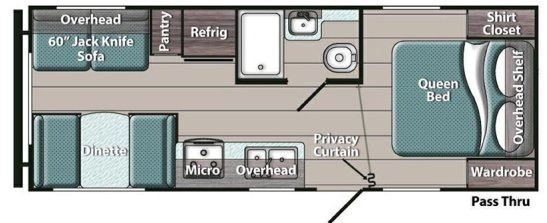

**SPECIAL UNIT**

**\$37,621.11**

Originally \$46,900

**\$156 Bi-Weekly**

**2022 GULF STREAM TRAILMASTER 22RSD**

**SPECIFICATIONS**

Year	2022
Manufacturer	GULF STREAM
Brand	TRAILMASTER
Model	22RSD
Type	Travel Trailer
Status	New
Stock #	B1146
Financing Available	✓
Warranty Available	✓
Suspension	N/A
Leveling	N/A
Exterior Length	25.6 ft.
Dry Weight	4064 lbs.
Sleeping Capacity	6 person(s)
Interior Colour	N/A
Exterior Colour	Aluminum
Slideouts	N/A

**Disclaimer:** Product information, pricing and photos are as accurate as possible and are subject to change without notice.

**SELLING FEATURES**

Specifications and Features:

- Length (ft): 25'7"
- Width (ft): 8'0"
- Height (ft): 10'9"
- Interior Height (ft): 6'8"
- Dry Weight (lbs): 4064
- Payload Capacity (lbs): 3466
- Hitch Weight (lbs): 530
- Number Of Fresh Water Holding Tanks: 1
- Total Fresh Water Tank Capacity (gal): 30
- Numbe...