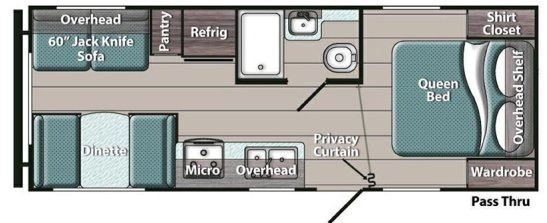

**SPECIAL UNIT**

**\$37,621.11**

Originally \$46,900

**\$194 Bi-Weekly**

**2022 GULF STREAM TRAILMASTER 22RSD**

**SPECIFICATIONS**

Year	2022
Manufacturer	GULF STREAM
Brand	TRAILMASTER
Model	22RSD
Type	Travel Trailer
Status	New
Stock #	B1146
Financing Available	✓
Warranty Available	✓
Suspension	N/A
Leveling	N/A
Exterior Length	25.6 ft.
Dry Weight	4064 lbs.
Sleeping Capacity	6 person(s)
Interior Colour	N/A
Exterior Colour	Aluminum
Slideouts	N/A

**Disclaimer:** Product information, pricing and photos are as accurate as possible and are subject to change without notice.

**SELLING FEATURES**

Specifications and Features:

- Length (ft): 25'7"
- Width (ft): 8'0"
- Height (ft): 10'9"
- Interior Height (ft): 6'8"
- Dry Weight (lbs): 4064
- Payload Capacity (lbs): 3466
- Hitch Weight (lbs): 530
- Number Of Fresh Water Holding Tanks: 1
- Total Fresh Water Tank Capacity (gal): 30
- Numbe...