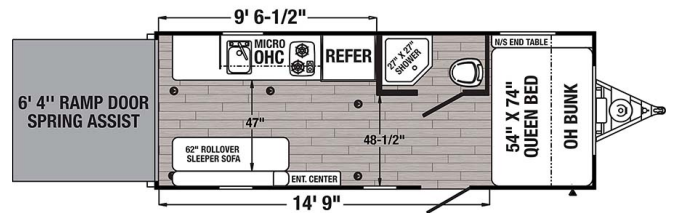

SPECIAL UNIT

2023 PALOMINO PUMA 187TH

SPECIFICATIONS

Year	2023
Manufacturer	PALOMINO
Brand	PUMA
Model	187TH
Type	Toy Hauler
Status	New
Stock #	23R031
Financing Available	✓
Warranty Available	✓
Suspension	N/A
Leveling	N/A
Exterior Length	22.9 ft.
Dry Weight	3529 lbs.
Sleeping Capacity	3 person(s)
Interior Colour	N/A
Exterior Colour	Aluminum
Slideouts	N/A

Disclaimer: Product information, pricing and photos are as accurate as possible and are subject to change without notice.

SELLING FEATURES

Specifications and Features:

- Length (ft): 22'9"
- Width (ft): 7'0"
- Height (ft): 10'1"
- Interior Height (ft): 6'6"
- GVWR (lbs): 4935
- Dry Weight (lbs): 3529
- Payload Capacity (lbs): 1406
- Hitch Weight (lbs): 535
- Number Of Fresh Water Holding Tanks: 1
- Total Fresh Water Tank Capacit...