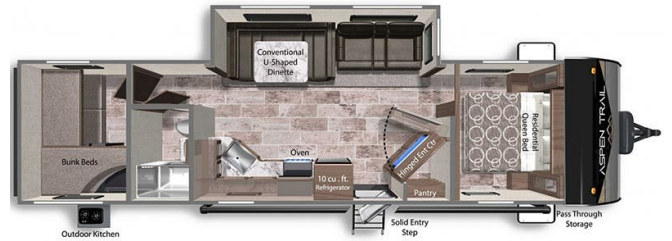

\$41,995.00

2022 ASPEN TRAIL ASPEN TRAIL 3280BHS

SPECIFICATIONS

Year	2022
Manufacturer	ASPEN TRAIL
Brand	ASPEN TRAIL
Model	3280BHS
Type	Travel Trailer
Status	New
Stock #	3280
Financing Available	✓
Suspension	N/A
Leveling	N/A
Exterior Length	36.3 ft.
Dry Weight	7190 lbs.
Sleeping Capacity	10 person(s)
Interior Colour	N/A
Exterior Colour	N/A
Slideouts	1