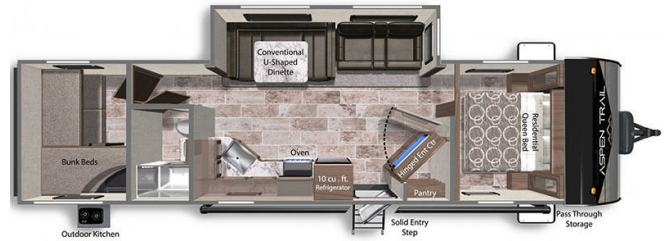

\$41,995.00

2022 ASPEN TRAIL ASPEN TRAIL 3280BHS

SPECIFICATIONS

Year	2022
Manufacturer	ASPEN TRAIL
Brand	ASPEN TRAIL
Model	3280BHS
Type	Travel Trailer
Status	New
Stock #	3280
Financing Available	✓
Suspension	N/A
Leveling	N/A
Exterior Length	36.3 ft.
Dry Weight	7190 lbs.
Sleeping Capacity	10 person(s)
Interior Colour	N/A
Exterior Colour	N/A
Slideouts	1