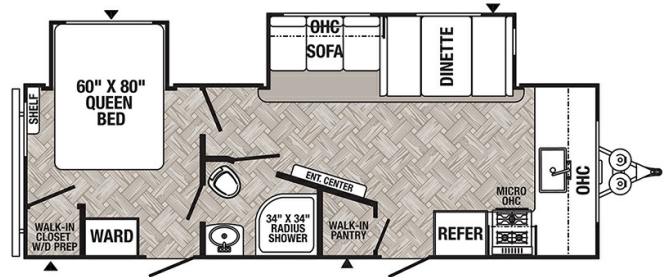

SPECIAL UNIT

\$38,980.00

Originally \$51,386

\$98 Weekly

2023 PALOMINO PUMA 26FKDS

SPECIFICATIONS

Year	2023
Manufacturer	PALOMINO
Brand	PUMA
Model	26FKDS
Type	Travel Trailer
Status	New
Stock #	23R024
Financing Available	✓
Warranty Available	✓
Suspension	N/A
Leveling	N/A
Exterior Length	29.1 ft.
Dry Weight	7093 lbs.
Sleeping Capacity	6 person(s)
Interior Colour	N/A
Exterior Colour	Aluminum
Slideouts	2

Disclaimer: Product information, pricing and photos are as accurate as possible and are subject to change without notice.

SELLING FEATURES

Specifications and Features:

- Length (ft): 29'11"
- Width (ft): 8'0"
- Height (ft): 11'1"
- Interior Height (ft): 6'8"
- Dry Weight (lbs): 6593
- Payload Capacity (lbs): 1600
- Hitch Weight (lbs): 975
- Number Of Fresh Water Holding Tanks: 1
- Total Fresh Water Tank Capacity (gal): 43
- Numb...