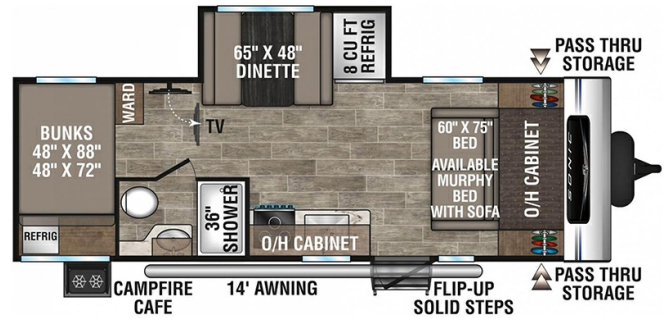

SPECIAL UNIT
\$35,980.00

Originally \$47,328

\$92 Weekly
2023 VENTURE SONIC SN211VDB
SPECIFICATIONS

Year	2023
Manufacturer	VENTURE
Brand	SONIC
Model	SN211VDB
Type	Travel Trailer
Status	New
Stock #	23R008
Financing Available	✓
Warranty Available	✓
Suspension	N/A
Leveling	N/A
Exterior Length	27.0 ft.
Dry Weight	4620 lbs.
Sleeping Capacity	6 person(s)
Interior Colour	N/A
Exterior Colour	Fiberglass
Slideouts	1

Disclaimer: Product information, pricing and photos are as accurate as possible and are subject to change without notice.

SELLING FEATURES

Specifications and Features:

- Length (ft): 27'0"
- Width (ft): 7'6"
- Height (ft): 10'4"
- Interior Height (ft): 6'10"
- Dry Weight (lbs): 4600
- Payload Capacity (lbs): 1290
- Hitch Weight (lbs): 600
- Number Of Fresh Water Holding Tanks: 1
- Total Fresh Water Tank Capacity (gal): 39
- Numb...