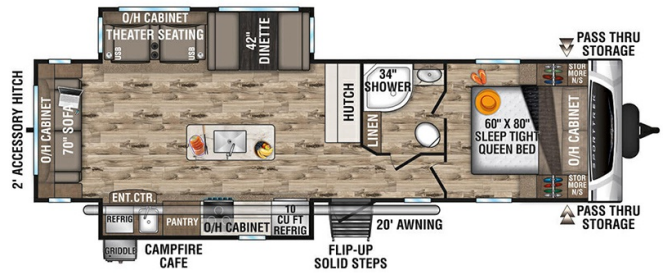

SPECIAL UNIT

\$43,980.00

Originally ~~\$65,133~~

\$92 Weekly

2023 VENTURE SPORTTREK 312VIK

SPECIFICATIONS

Year	2023
Manufacturer	VENTURE
Brand	SPORTTREK
Model	312VIK
Type	Travel Trailer
Status	New
Stock #	23R005
Financing Available	✓
Warranty Available	✓
Suspension	N/A
Leveling	N/A
Exterior Length	34.1 ft.
Dry Weight	7520 lbs.
Sleeping Capacity	6 person(s)
Interior Colour	N/A
Exterior Colour	Fiberglass
Slideouts	2

Disclaimer: Product information, pricing and photos are as accurate as possible and are subject to change without notice.

SELLING FEATURES

Specifications and Features:

- Length (ft): 34'8"
- Width (ft): 8'0"
- Height (ft): 11'4"
- Interior Height (ft): 6'10"
- Dry Weight (lbs): 7500
- Payload Capacity (lbs): 1720
- Hitch Weight (lbs): 840
- Number Of Fresh Water Holding Tanks: 1
- Total Fresh Water Tank Capacity (gal): 45
- Numb...