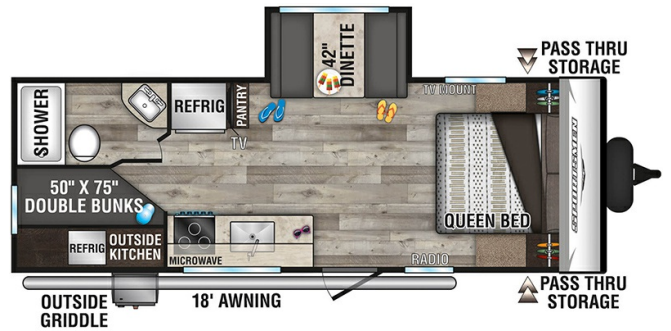

SPECIAL UNIT

\$28,995.00

Originally \$38,995

\$83 Weekly

2022 K-Z INC. SPORTSMEN SE 231BHKSE

SPECIFICATIONS

Year	2022
Manufacturer	K-Z INC.
Brand	SPORTSMEN SE
Model	231BHKSE
Type	Travel Trailer
Status	PreOwned
Stock #	p3063
Financing Available	✓
Warranty Available	✓
Suspension	N/A
Leveling	N/A
Exterior Length	26.4 ft.
Dry Weight	4860 lbs.
Sleeping Capacity	6 person(s)
Interior Colour	N/A
Exterior Colour	Sheet Metal
Slideouts	1

Disclaimer: Product information, pricing and photos are as accurate as possible and are subject to change without notice.

SELLING FEATURES

Specifications and Features:

- Length (ft): 26'5"
- Width (ft): 8'0"
- Height (ft): 10'4"
- Interior Height (ft): 6'6"
- Dry Weight (lbs): 4860
- Payload Capacity (lbs): 1140
- Hitch Weight (lbs): 580
- Number Of Fresh Water Holding Tanks: 1
- Total Fresh Water Tank Capacity (gal): 45
- Numbe...