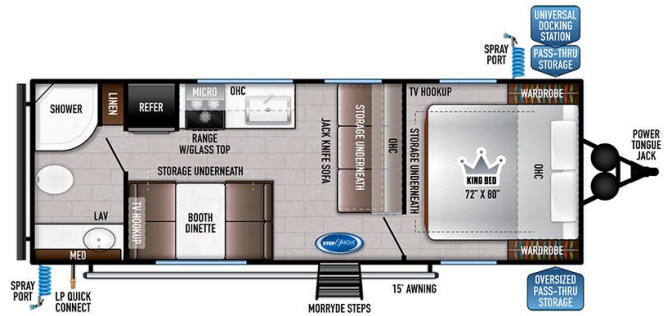

SPECIAL UNIT

\$28,900.00

Originally \$42,500

2023 EAST TO WEST DELLA TERRA 230RB

SPECIFICATIONS

Year	2023
Manufacturer	EAST TO WEST
Brand	DELLA TERRA
Model	230RB
Type	Travel Trailer
Status	New
Stock #	P011776
Financing Available	✓
Warranty Available	✓
Suspension	N/A
Leveling	N/A
Exterior Length	28.1 ft.
Dry Weight	4976 lbs.
Sleeping Capacity	6 person(s)
Interior Colour	N/A
Exterior Colour	N/A
Slideouts	N/A