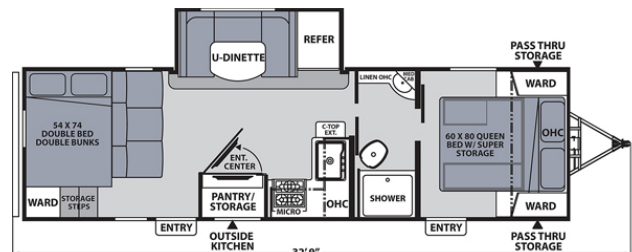

2023 COACHMEN APEX ULTRA LITE 266BHS

\$46,995.00

Originally \$66,608.00

SPECIFICATIONS

Year	2023
Manufacturer	COACHMEN
Brand	APEX ULTRA LITE
Model	266BHS
Type	Travel Trailer
Status	New
Stock #	12966
Financing Available	✓
Warranty Available	✓
Suspension	Springs
Leveling	Manual
Exterior Length	32.9 ft.
Dry Weight	6120 lbs.
Sleeping Capacity	10 person(s)
Interior Colour	N/A
Exterior Colour	Fiberglass
Slideouts	1

Disclaimer: Product information, pricing and photos are as accurate as possible and are subject to change without notice.

SELLING FEATURES

What an amazing family travel trailer by Coachmen. This Apex 266BHS has so much comfortable sleeping space plus MAX storage in the main bedroom plus secret storage behind the TV. So many excellent features in this Azdel construction trailer you just need to see for yourself. Won't disappointment ...