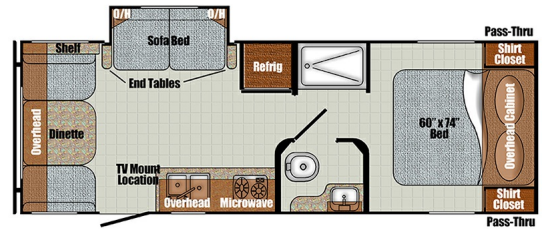

SPECIAL UNIT

\$36,990.00

Originally \$49,900

\$153 Bi-Weekly

2022 GULF STREAM VINTAGE CRUISER VN23RSS

SPECIFICATIONS

Year	2022
Manufacturer	GULF STREAM
Brand	VINTAGE CRUISER
Model	VN23RSS
Type	Travel Trailer
Status	New
Stock #	B1150
Financing Available	✓
Warranty Available	✓
Suspension	N/A
Leveling	N/A
Exterior Length	26.1 ft.
Dry Weight	3920 lbs.
Sleeping Capacity	6 person(s)
Interior Colour	N/A
Exterior Colour	Fiberglass
Slideouts	1

Disclaimer: Product information, pricing and photos are as accurate as possible and are subject to change without notice.

SELLING FEATURES

Specifications and Features:

- Length (ft): 26'1"
- Width (ft): 7'6"
- Height (ft): 10'6"
- Interior Height (ft): 6'11"
- Dry Weight (lbs): 3920
- Payload Capacity (lbs): 2140
- Hitch Weight (lbs): 420
- Number Of Fresh Water Holding Tanks: 1
- Total Fresh Water Tank Capacity (gal): 27
- Numb...