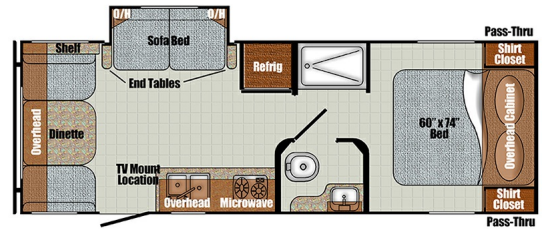

SPECIAL UNIT

\$39,891.07

Originally \$49,900

\$207 Bi-Weekly

2022 GULF STREAM VINTAGE CRUISER VN23RSS

SPECIFICATIONS

Year	2022
Manufacturer	GULF STREAM
Brand	VINTAGE CRUISER
Model	VN23RSS
Type	Travel Trailer
Status	New
Stock #	B1150
Financing Available	✓
Warranty Available	✓
Suspension	N/A
Leveling	N/A
Exterior Length	26.1 ft.
Dry Weight	3920 lbs.
Sleeping Capacity	6 person(s)
Interior Colour	N/A
Exterior Colour	Fiberglass
Slideouts	1

Disclaimer: Product information, pricing and photos are as accurate as possible and are subject to change without notice.

SELLING FEATURES

Specifications and Features:

- Length (ft): 26'1"
- Width (ft): 7'6"
- Height (ft): 10'6"
- Interior Height (ft): 6'11"
- Dry Weight (lbs): 3920
- Payload Capacity (lbs): 2140
- Hitch Weight (lbs): 420
- Number Of Fresh Water Holding Tanks: 1
- Total Fresh Water Tank Capacity (gal): 27
- Numb...