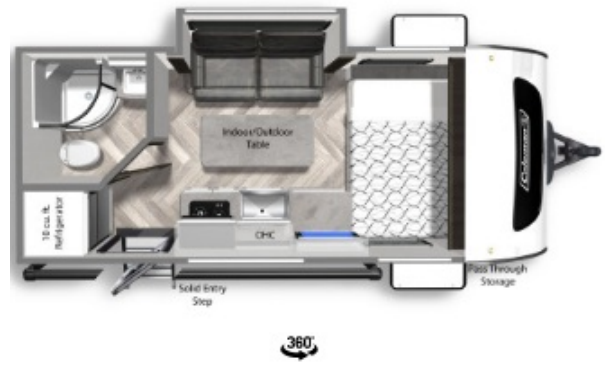

**SPECIAL UNIT**
**\$27,900.00**

Originally \$39,900

**\$143 Bi-Weekly**
**2022 DUTCHMEN COLEMAN RUBICON 1608RB**
**SPECIFICATIONS**

Year	2022
Manufacturer	DUTCHMEN
Brand	COLEMAN RUBICON
Model	1608RB
Type	Travel Trailer
Status	New
Stock #	8334
Financing Available	✓
Warranty Available	✓
Suspension	N/A
Leveling	N/A
Exterior Length	16.0 ft.
Dry Weight	3717 lbs.
Sleeping Capacity	3 person(s)
Interior Colour	N/A
Exterior Colour	N/A
Slideouts	1

**Disclaimer:** Product information, pricing and photos are as accurate as possible and are subject to change without notice.

**SELLING FEATURES**

The new COLEMAN® RUBICON trailer has been custom designed for today's campers who drive more fuel efficient and smaller SUV's. At the same time Rubicon makes sure they have the style, amenities and function today's camper wants and needs. All this comes with the industry's best 3 Year Limited Struc...