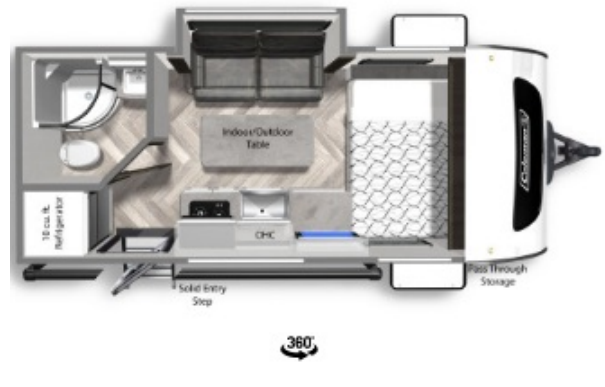

**SPECIAL UNIT**
**\$25,900.00**

Originally \$39,900

**\$143 Bi-Weekly**
**2022 DUTCHMEN COLEMAN RUBICON 1608RB**
**SPECIFICATIONS**

Year	2022
Manufacturer	DUTCHMEN
Brand	COLEMAN RUBICON
Model	1608RB
Type	Travel Trailer
Status	PreOwned
Stock #	8334
Financing Available	✓
Warranty Available	✓
Suspension	N/A
Leveling	N/A
Exterior Length	16.0 ft.
Dry Weight	3717 lbs.
Sleeping Capacity	3 person(s)
Interior Colour	N/A
Exterior Colour	N/A
Slideouts	1

**Disclaimer:** Product information, pricing and photos are as accurate as possible and are subject to change without notice.

**SELLING FEATURES**

The new COLEMAN® RUBICON trailer has been custom designed for today's campers who drive more fuel efficient and smaller SUV's. At the same time Rubicon makes sure they have the style, amenities and function today's camper wants and needs. All this comes with the industry's best 3 Year Limited Struc...