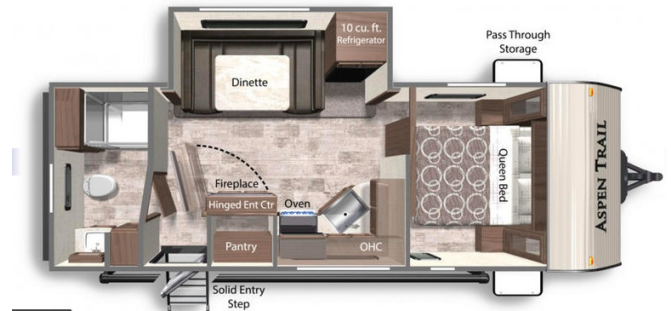

\$75 Weekly

2022 DUTCHMEN Aspen Trail 2260RBS

SPECIFICATIONS

Year	2022
Manufacturer	DUTCHMEN
Brand	Aspen Trail
Model	2260RBS
Type	Travel Trailer
Status	New
Stock #	987
Financing Available	✓
Warranty Available	✓
Suspension	N/A
Leveling	N/A
Exterior Length	26.9 ft.
Dry Weight	5615 lbs.
Sleeping Capacity	4 person(s)
Interior Colour	N/A
Exterior Colour	N/A
Slideouts	N/A

Disclaimer: Product information, pricing and photos are as accurate as possible and are subject to change without notice.

SELLING FEATURES

The 2022 DUTCHMEN Aspen Trail 2260RBS is a travel trailer designed to provide a comfortable and convenient camping experience. Here is a description of its features and layout: