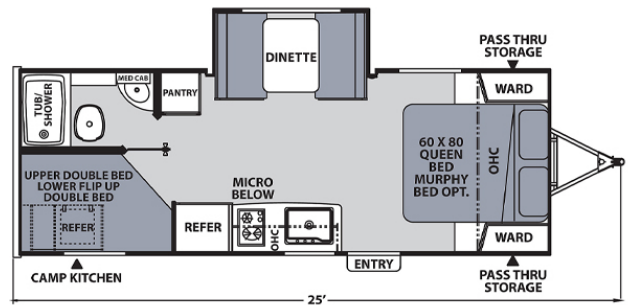

SPECIAL UNIT

2023 COACHMEN APEX NANO 208BHS

SPECIFICATIONS

Year	2023
Manufacturer	COACHMEN
Brand	APEX NANO
Model	208BHS
Type	Travel Trailer
Status	New
Stock #	12948
Financing Available	✓
Warranty Available	✓
Suspension	Springs
Leveling	Manual
Exterior Length	25.0 ft.
Dry Weight	4255 lbs.
Sleeping Capacity	6 person(s)
Interior Colour	N/A
Exterior Colour	N/A
Slideouts	1

Disclaimer: Product information, pricing and photos are as accurate as possible and are subject to change without notice.

SELLING FEATURES

Popular floor plan for a family, this Apex Nano 208BHS is a must see. Azdel construction, wide dinette slide out, bunk beds, full size queen bed, great storage and outside kitchen. What are you missing. Check it out today. Call or text us at 905-655-8613.