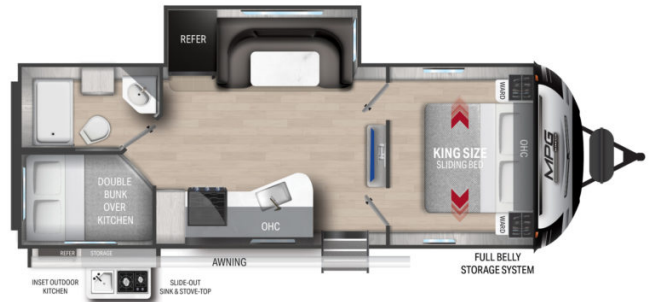

SPECIAL UNIT

\$38,995.00

Originally \$54,995

2023 CRUISER RV MPG ULTRA -LITE 2500BH

SPECIFICATIONS

Year	2023
Manufacturer	CRUISER RV
Brand	MPG ULTRA -LITE
Model	2500BH
Type	Travel Trailer
Status	New
Stock #	ST515557
Financing Available	✓
Warranty Available	✓
Suspension	N/A
Leveling	N/A
Exterior Length	29.0 ft.
Dry Weight	5576 lbs.
Sleeping Capacity	8 person(s)
Interior Colour	N/A
Exterior Colour	N/A
Slideouts	1

TITLE 2500BH

GWVR 7,832

DRY WEIGH T5,828

HITCH WEIGHT 832

CARGO CAPACITY 1,972

WIDTH 8'-3/8"

HEIGHT 11'-1"

LENGTH 29'-1...