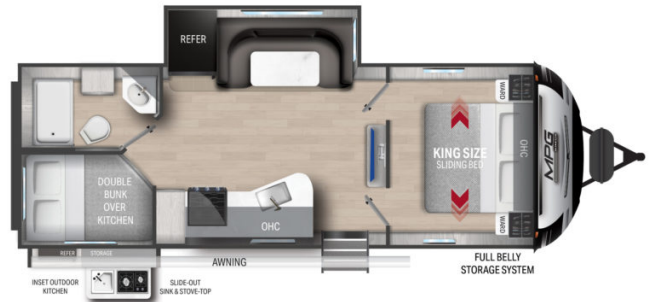

**SPECIAL UNIT**

**\$38,995.00**

Originally \$54,995

**2023 CRUISER RV MPG ULTRA -LITE 2500BH**

**SPECIFICATIONS**

Year	2023
Manufacturer	CRUISER RV
Brand	MPG ULTRA -LITE
Model	2500BH
Type	Travel Trailer
Status	New
Stock #	ST515557
Financing Available	✓
Warranty Available	✓
Suspension	N/A
Leveling	N/A
Exterior Length	29.0 ft.
Dry Weight	5576 lbs.
Sleeping Capacity	8 person(s)
Interior Colour	N/A
Exterior Colour	N/A
Slideouts	1

TITLE 2500BH

GWVR 7,832

DRY WEIGH T5,828

HITCH WEIGHT 832

CARGO CAPACITY 1,972

WIDTH 8'-3/8"

HEIGHT 11'-1"

LENGTH 29'-1...