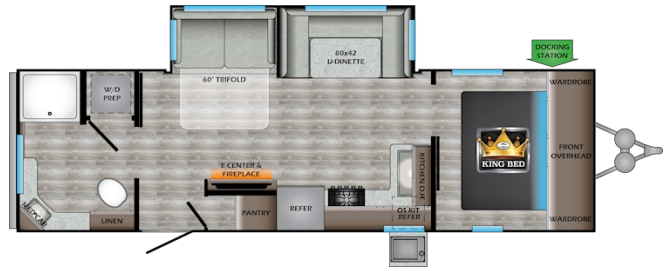

**SPECIAL UNIT**

**\$35,980.00**

Originally \$60,468

\$76 Weekly

**2022 CROSSROADS CRUISER AIRE 27RBS**

**SPECIFICATIONS**

Year	2022
Manufacturer	CROSSROADS
Brand	CRUISER AIRE
Model	27RBS
Type	Travel Trailer
Status	New
Stock #	22R058
Financing Available	✓
Warranty Available	✓
Suspension	N/A
Leveling	N/A
Exterior Length	31.1 ft.
Dry Weight	6188 lbs.
Sleeping Capacity	3 person(s)
Interior Colour	N/A
Exterior Colour	Fiberglass
Slideouts	1

**Disclaimer:** Product information, pricing and photos are as accurate as possible and are subject to change without notice.

**SELLING FEATURES**

Specifications and Features:

- Length (ft): 31'11"
- Width (ft): 8'0"
- Height (ft): 11'4"
- Dry Weight (lbs): 6188
- Payload Capacity (lbs): 2412
- Hitch Weight (lbs): 860
- Number Of Fresh Water Holding Tanks: 1
- Total Fresh Water Tank Capacity (gal): 43
- Number Of Gray Water Holding Tank...