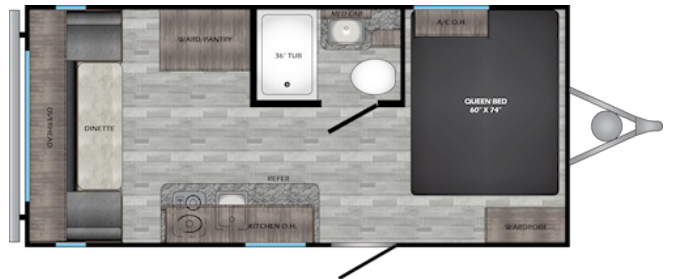

SPECIAL UNIT

2022 CROSSROADS ZINGER LITE 18RD

SPECIFICATIONS

Year	2022
Manufacturer	CROSSROADS
Brand	ZINGER
Model	LITE 18RD
Type	Travel Trailer
Status	New
Stock #	22R077
Financing Available	✓
Warranty Available	✓
Suspension	N/A
Leveling	N/A
Exterior Length	21.0 ft.
Dry Weight	3430 lbs.
Sleeping Capacity	3 person(s)
Interior Colour	N/A
Exterior Colour	N/A
Slideouts	N/A