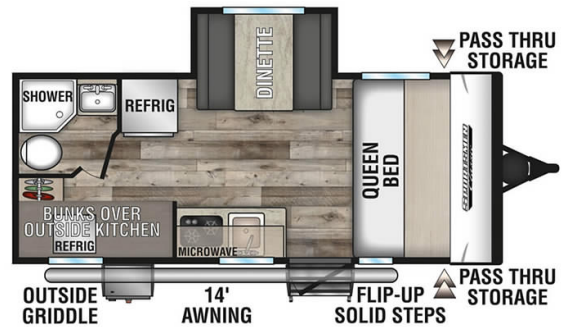

SPECIAL UNIT

\$23,995.00

Originally \$32,995

\$119 Bi-Weekly

2023 K-Z INC. SPORTSMEN CLASSIC 191BHK

SPECIFICATIONS

Year	2023
Manufacturer	K-Z INC.
Brand	SPORTSMEN CLASSIC
Model	191BHK
Type	Travel Trailer
Status	New
Stock #	P2410
Financing Available	✓
Warranty Available	✓
Suspension	N/A
Leveling	N/A
Exterior Length	22.1 ft.
Dry Weight	4000 lbs.
Sleeping Capacity	5 person(s)
Interior Colour	N/A
Exterior Colour	Sheet Metal
Slideouts	1

Disclaimer: Product information, pricing and photos are as accurate as possible and are subject to change without notice.

SELLING FEATURES

Specifications and Features:

- Length (ft): 22'1"
- Width (ft): 7'0"
- Height (ft): 9'4"
- Interior Height (ft): 6'6"
- GVWR (lbs): 4000
- Dry Weight (lbs): 3490
- Payload Capacity (lbs): 510
- Hitch Weight (lbs): 460
- Number Of Fresh Water Holding Tanks: 1
- Total Fresh Water Tank Capacity ...