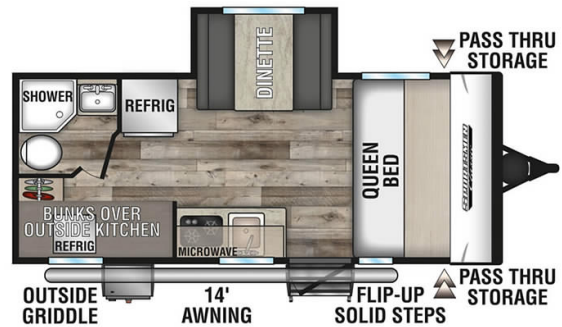

SPECIAL UNIT

\$24,995.00

Originally \$32,995

\$129 Bi-Weekly

2023 K-Z INC. SPORTSMEN CLASSIC 191BHK

SPECIFICATIONS

Year	2023
Manufacturer	K-Z INC.
Brand	SPORTSMEN CLASSIC
Model	191BHK
Type	Travel Trailer
Status	New
Stock #	P2410
Financing Available	✓
Warranty Available	✓
Suspension	N/A
Leveling	N/A
Exterior Length	22.1 ft.
Dry Weight	4000 lbs.
Sleeping Capacity	5 person(s)
Interior Colour	N/A
Exterior Colour	Sheet Metal
Slideouts	1

Disclaimer: Product information, pricing and photos are as accurate as possible and are subject to change without notice.

SELLING FEATURES

Specifications and Features:

- Length (ft): 22'1"
- Width (ft): 7'0"
- Height (ft): 9'4"
- Interior Height (ft): 6'6"
- GVWR (lbs): 4000
- Dry Weight (lbs): 3490
- Payload Capacity (lbs): 510
- Hitch Weight (lbs): 460
- Number Of Fresh Water Holding Tanks: 1
- Total Fresh Water Tank Capacity ...