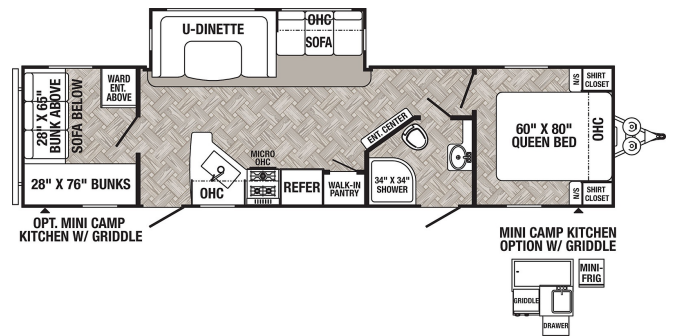

SPECIFICATIONS

Year	2022
Manufacturer	PUMA
Brand	PUMA
Model	PA28BHSS
Type	Travel Trailer
Status	New
Stock #	7128
Financing Available	✓
Warranty Available	✓
Suspension	N/A
Leveling	N/A
Exterior Length	37.0 ft.
Dry Weight	7513 lbs.
Sleeping Capacity	11 person(s)
Interior Colour	N/A
Exterior Colour	N/A
Slideouts	1