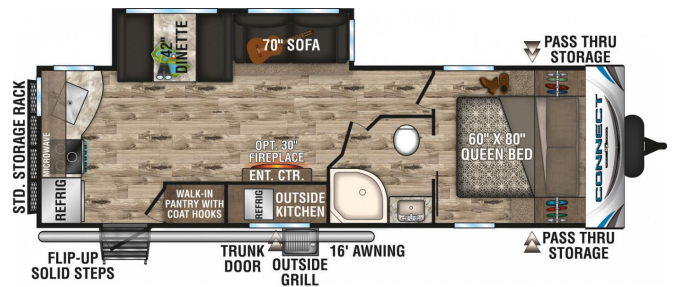

CLEARANCE UNIT

\$42,995.00

Originally ~~\$67,995.00~~

\$191 Bi-Weekly

2022 K-Z INC. Connect 261RKK

SPECIFICATIONS

Year	2022
Manufacturer	K-Z INC.
Brand	Connect
Model	261RKK
Type	Travel Trailer
Status	New
Stock #	N1195
Financing Available	✓
Warranty Available	✓
Suspension	N/A
Leveling	Manual
Exterior Length	30.8 ft.
Dry Weight	6240 lbs.
Sleeping Capacity	6 person(s)
Interior Colour	Ashwood
Exterior Colour	Fiberglass
Slideouts	1

Disclaimer: Product information, pricing and photos are as accurate as possible and are subject to change without notice.

SELLING FEATURES

Connect is modern and sleek with an affordable price tag! It comes standard with a king-size bed, residential-size kitchen, and entertainment center. The 261RKK is a great mid-sized couples unit that offers sleeping for up to 6 people, and spacious living space. The rear kitchen is a full residen...

OPTIONS & EQUIPMENT

Awning 16'	Aluminum Wheels	Fridge with 2 doors	Heating	1 Air Conditioning Unit(s) (Ducted) - Size: 13.5	Back Flush	Battery Tray
Solid Surface Counter Tops	Enclosed Underbelly	Fireplace	Fully Furnished	Hide A Bed	Island Bed	
Stabilizer Jacks	LPG Detector	Microwave	Monitor Panel	Outside Shower	1 Sky Light(s)	
Smoke Detector	Spare with Carrier	Toilet Facilities	1 Televisions	Gas/Elec Water Heater 6	Outdoor Camp Kitchen	
Power Awning	Rear Camera Prep	Solar Panel Prep				