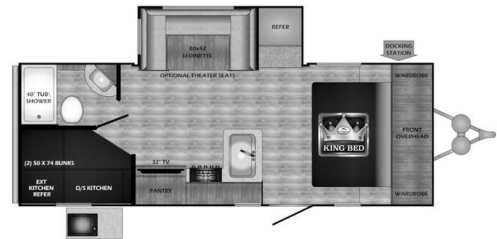

SPECIAL UNIT

2022 CROSSROADS CRUISER AIRE 22BBH

SPECIFICATIONS

Year	2022
Manufacturer	CROSSROADS
Brand	CRUISER AIRE
Model	22BBH
Type	Travel Trailer
Status	New
Stock #	22R062
Financing Available	✓
Warranty Available	✓
Suspension	N/A
Leveling	N/A
Exterior Length	26.1 ft.
Dry Weight	4916 lbs.
Sleeping Capacity	5 person(s)
Interior Colour	N/A
Exterior Colour	Fiberglass
Slideouts	1

Disclaimer: Product information, pricing and photos are as accurate as possible and are subject to change without notice.

SELLING FEATURES

Specifications and Features:

- Length (ft): 26'11"
- Width (ft): 8'0"
- Height (ft): 11'1"
- Dry Weight (lbs): 5284
- Payload Capacity (lbs): 2296
- Hitch Weight (lbs): 584
- Number Of Fresh Water Holding Tanks: 1
- Total Fresh Water Tank Capacity (gal): 43
- Number Of Gray Water Holding Tank...