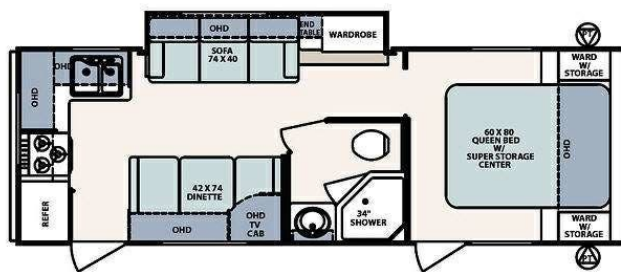

2011 FOREST RIVER SURVEYOR SV264

SPECIFICATIONS

Year	2011
Manufacturer	FOREST RIVER
Brand	SURVEYOR
Model	SV264
Type	Travel Trailer
Status	PreOwned
Stock #	C7011
Financing Available	✓
Warranty Available	✓
Suspension	N/A
Leveling	N/A
Exterior Length	29.0 ft.
Dry Weight	N/A lbs.
Sleeping Capacity	6 person(s)
Interior Colour	N/A
Exterior Colour	N/A
Slideouts	1