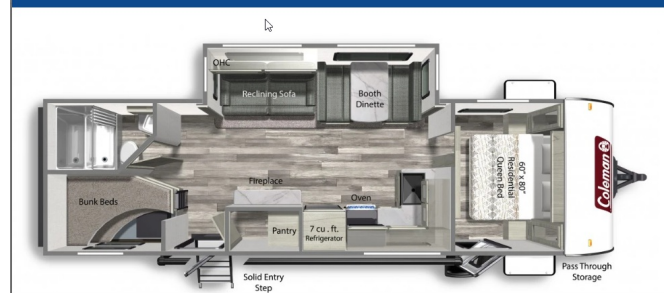

COLEMAN LIGHT 2835BH