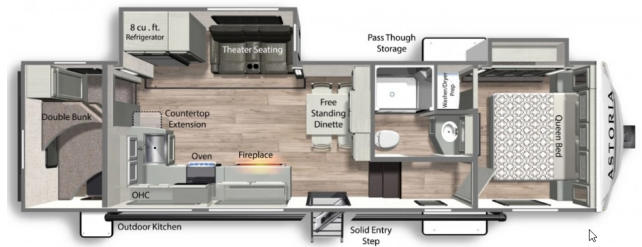

SPECIAL UNIT
\$54,900.00

Originally \$84,900

\$273 Bi-Weekly
2022 DUTCHMEN ASTORIA 2943BHF
SPECIFICATIONS

Year	2022
Manufacturer	DUTCHMEN
Brand	ASTORIA
Model	2943BHF
Type	Fifth Wheel
Status	New
Stock #	8307
Financing Available	✓
Warranty Available	✓
Suspension	N/A
Leveling	N/A
Exterior Length	29.0 ft.
Dry Weight	8627 lbs.
Sleeping Capacity	6 person(s)
Interior Colour	N/A
Exterior Colour	N/A
Slideouts	2

Disclaimer: Product information, pricing and photos are as accurate as possible and are subject to change without notice.

SELLING FEATURES

Astoria fifth wheels are your gateway to affordable luxury. Whether your perfect getaway is a beach, mountains or big city, feel right at home in your Astoria. with sleeping for 6 and a pull out desk, This is a very versatile unit for the whole family.