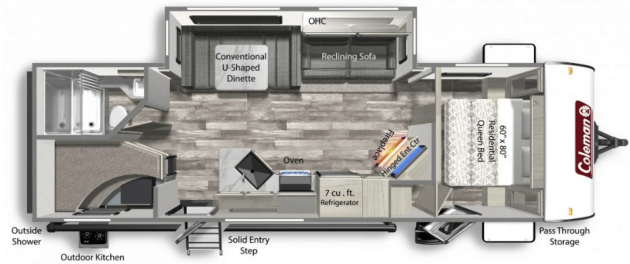

SPECIAL UNIT
\$34,900.00

Originally \$54,900

\$173 Bi-Weekly
2022 COLEMAN COLEMAN LIGHT 2755BH
SPECIFICATIONS

Year	2022
Manufacturer	COLEMAN
Brand	COLEMAN LIGHT
Model	2755BH
Type	Travel Trailer
Status	New
Stock #	8298
Financing Available	✓
Warranty Available	✓
Suspension	N/A
Leveling	N/A
Exterior Length	32.0 ft.
Dry Weight	6447 lbs.
Sleeping Capacity	8 person(s)
Interior Colour	N/A
Exterior Colour	N/A
Slideouts	2

WWW.MOBILIFERV.CA 1-855-653-5788

Disclaimer: Product information, pricing and photos are as accurate as possible and are subject to change without notice.

SELLING FEATURES

Destination: Coleman Light. Take the scenic route as your free to roam in the Coleman Light. The leader in lightweight technology with its aluminum super-structure design. The Coleman Light is feature rich in amenities with modern design touches, including a farm-style kitchen sink, underbe...