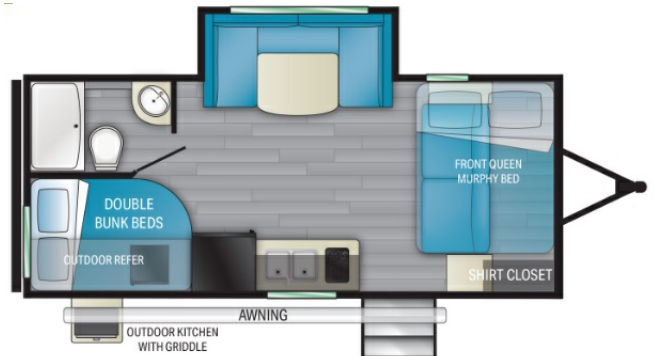

HEIDI'S RV SUPERSTORE

heidis@heidisrv.com 1 (888) 322-3614
3982 HWY #11 South, Oro Medonte, ON L0L 1T0
Local (705) 487-2214 | Fax (705) 487-1173 | www.heidisrv.com

SPECIAL UNIT

$27,995.00

Originally $35,800

2022 HEARTLAND PROWLER LYNX 181BHX (DBL/DBL BUNKS, OUTSID KITCHEN)

SPECIFICATIONS

Year	2022
Manufacturer	HEARTLAND
Brand	PROWLER
Model	LYNX 181BHX (DBL/DBL BUNKS, OUTSID KITCHEN)
Type	Travel Trailer
Status	New
Stock #	5823
Sleeping Capacity	8 person(s)

Disclaimer: Product information, pricing and photos are as accurate as possible and are subject to change without notice.

360°	Sleeps	Weight*	Length	Awning	Fresh Water	Grey Water	Black Water
QR Code	up to 8	4,546 lbs	22'5"	TBA	41 Gal	40 Gal	40 Gal

St # 5823

Heidi's RV SUPERSTORE
Phone/Text 705-487-2214 | Email: heidis@heidisrv.com
Toll Free: 1-888-322-3614 | Website: heidisrv.com

WWW.HEIDISRV.COM

SELLING FEATURES

FAMILIES WANTED!! FRONT QUEEN MURPHY BED, CENTER U-SHAPED DINETTE SLIDE, CENTER KITCHEN, REAR DOUBLE/DOUBLE BUNKS, REAR BATHROOM, OUTSIDE KITCHEN. FULL FACTORY WARRANTY.

Discover Your Ideal RV at Heidi's RV Superstore, Proudly Serving Simcoe County ("Cottage Country"), including Barrie, Ori...

OPTIONS & EQUIPMENT

- model length: 18'
- overall length (from bumper-to-hitch): 22'5"
- PROWLERLYNX VALUE PKG
- CSA
- ** disclaimer: 360 video any YouTube video on our website are stock videos from Heartland's website and maybe different than our stock unit **

Powered by focusRV