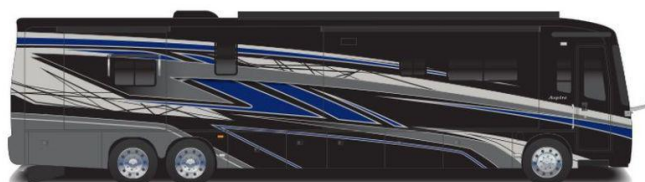

## 2025 ENTEGRA COACH ASPIRE 44W

### SPECIFICATIONS

Year	2025
Manufacturer	ENTEGRA COACH
Brand	ASPIRE
Model	44W
Type	Motorhome
Class	A
Fuel Type	DIESEL
Status	New
Stock #	20224
Financing Available	✘
Warranty Available	✘
Odometer	0 kms.
VIN	N/A
Chassis	N/A
Engine	N/A
Transmission	N/A
Suspension	N/A
Leveling	N/A
Exterior Length	44.9 ft.
Dry Weight	N/A lbs.
Sleeping Capacity	4 person(s)
Interior Colour	N/A
Exterior Colour	N/A
Slideouts	4

### SELLING FEATURES

Specifications:

Length: 44.90 ft.

Sleeping Capacity: 4

Slideouts: 4

Water Tank: 100 gal.

Grey Tank: 62 gal.

Black Tank: 41 gal.

Width: 8.5 ft.

Height: 12.9 ft.

Powered by focusRV