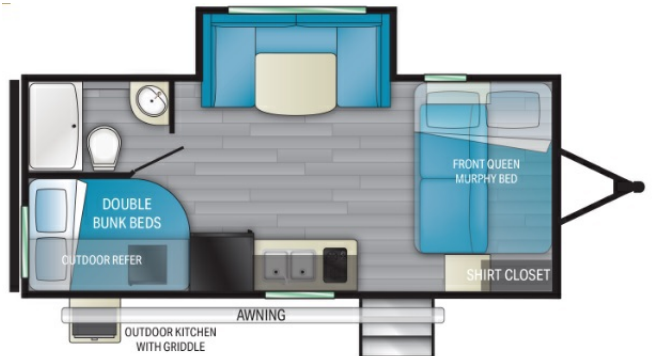

Disclaimer: Product information, pricing and photos are as accurate as possible and are subject to change without notice.

SUPER DEAL
2022 Prowler 181BH

\$25,995

FINAL CLEARANCE

Heidi's RV SUPERSTORE

Sleeps up to 8
Weight* 4,466 lbs
Length 22'5"

DOUBLE BUNK BEDS
FRONT QUEEN MURPHY BED
SHIRT CLOSET
OUTDOOR REFER
OUTDOOR KITCHEN WITH GRIDDLE
AWNING

WWW.HEIDISRV.COM

SELLING FEATURES

FAMILIES WANTED!! FRONT QUEEN MURPHY BED, CENTER U-SHAPED DINETTE SLIDE, CENTER KITCHEN, REAR DOUBLE/DOUBLE BUNKS, REAR BATHROOM, OUTSIDE KITCHEN. FULL FACTORY WARRANTY.