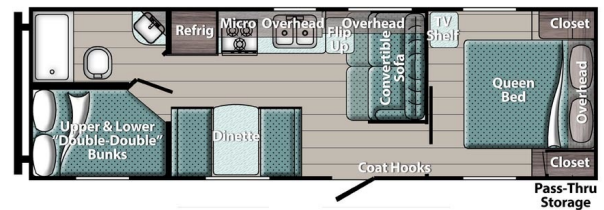

SPECIAL UNIT

2022 GULFSTREAM TRAILMASTER T26BHG

SPECIFICATIONS

Year	2022
Manufacturer	GULFSTREAM
Brand	TRAILMASTER
Model	T26BHG
Type	Travel Trailer
Status	New
Stock #	N1152746
Financing Available	✓
Warranty Available	✓
Suspension	N/A
Leveling	N/A
Exterior Length	29.1 ft.
Dry Weight	5120 lbs.
Sleeping Capacity	8 person(s)
Interior Colour	N/A
Exterior Colour	White and Silver Aluminum
Slideouts	N/A

Disclaimer: Product information, pricing and photos are as accurate as possible and are subject to change without notice.

SELLING FEATURES

Adventure awaits with our 2022 Gulfstream 26BHG. Our home away from home has a dry weight total of 5,120 lbs with dual axles it makes for easy towing. The spacious underbelly storage is easily accessible with pass-through openings on each side. Our Gulfstream has a 51-gallon freshwater capacity, ...