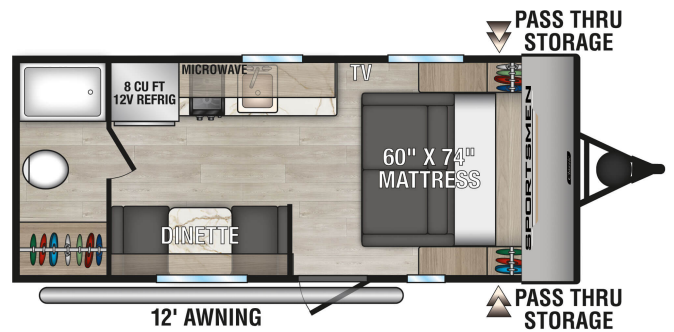

SPECIAL UNIT

\$25,995.00

Originally \$32,995

\$121 Bi-Weekly

2024 K-Z INC. SPORTSMEN CLASSIC 170MB

SPECIFICATIONS

Year	2024
Manufacturer	K-Z INC.
Brand	SPORTSMEN CLASSIC
Model	170MB
Type	Travel Trailer
Status	New
Stock #	P2712
Financing Available	✓
Warranty Available	✓
Suspension	N/A
Leveling	N/A
Exterior Length	22.0 ft.
Dry Weight	2870 lbs.
Sleeping Capacity	3 person(s)
Interior Colour	N/A
Exterior Colour	Sheet Metal
Slideouts	N/A

Disclaimer: Product information, pricing and photos are as accurate as possible and are subject to change without notice.

SELLING FEATURES

Specifications and Features: on sale for \$ 28995 plus fees.

- Length (ft): 22'0"
- Width (ft): 7'6"
- Height (ft): 9'4"
- Interior Height (ft): 6'6"
- Dry Weight (lbs): 2870
- Payload Capacity (lbs): 630
- Hitch Weight (lbs): 420
- Number Of Fresh Water Holding Tanks: 1
- Total Fresh Water Ta...