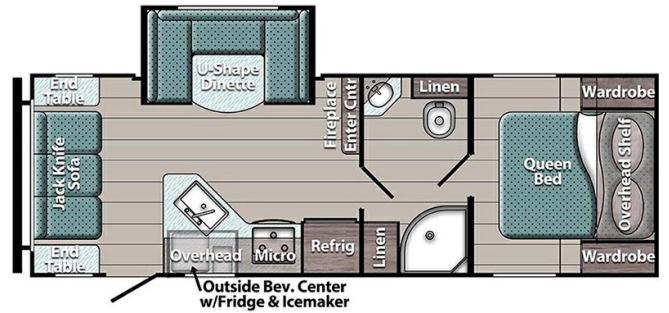

CLEARANCE UNIT

\$33,000.00

Originally \$57,823.00

2022 GULF STREAM TRAILMASTER 24RLS

SPECIFICATIONS

Year	2022
Manufacturer	GULF STREAM
Brand	TRAILMASTER
Model	24RLS
Type	Travel Trailer
Status	PreOwned
Stock #	22GS189
Financing Available	✓
Warranty Available	✓
Suspension	N/A
Leveling	Scissor
Exterior Length	28.1 ft.
Dry Weight	5050 lbs.
Sleeping Capacity	6 person(s)
Interior Colour	N/A
Exterior Colour	Aluminum
Slideouts	1

Disclaimer: Product information, pricing and photos are as accurate as possible and are subject to change without notice.

SELLING FEATURES

The Gulf Stream Trailmaster 24RLS is the perfect travel trailer for those seeking adventure and relaxation on the road. This model is equipped with all the essentials for a comfortable and enjoyable trip, including an outside beverage center, fireplace, U-shaped dinette, and backup camera prepped...