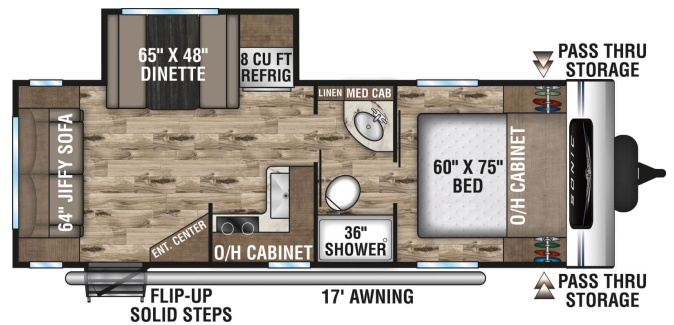

SPECIAL UNIT

2022 VENTURE SONIC 231VRL

SPECIFICATIONS

Year	2022
Manufacturer	VENTURE
Brand	SONIC
Model	231VRL
Type	Travel Trailer
Status	New
Stock #	22R032
Financing Available	✓
Warranty Available	✓
Suspension	N/A
Leveling	N/A
Exterior Length	26.1 ft.
Dry Weight	4480 lbs.
Sleeping Capacity	4 person(s)
Interior Colour	N/A
Exterior Colour	Fiberglass
Slideouts	1

Disclaimer: Product information, pricing and photos are as accurate as possible and are subject to change without notice.

SELLING FEATURES

Specifications and Features:

- Length (ft): 26'11"
- Width (ft): 7'6"
- Height (ft): 10'4"
- Interior Height (ft): 6'10"
- Dry Weight (lbs): 4520
- Payload Capacity (lbs): 1340
- Hitch Weight (lbs): 560
- Number Of Fresh Water Holding Tanks: 1
- Total Fresh Water Tank Capacity (gal): 39
- Num...