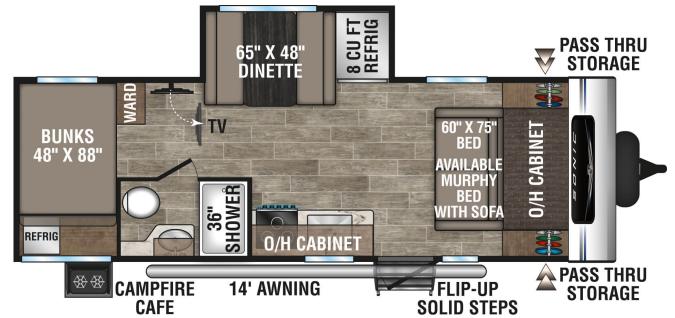

SPECIAL UNIT
\$29,980.00

Originally \$43,355

\$78 Weekly
2022 VENTURE SONIC 211VDB
SPECIFICATIONS

Year	2022
Manufacturer	VENTURE
Brand	SONIC
Model	211VDB
Type	Travel Trailer
Status	New
Stock #	22R038
Financing Available	✓
Warranty Available	✓
Suspension	N/A
Leveling	N/A
Exterior Length	26.1 ft.
Dry Weight	4590 lbs.
Sleeping Capacity	5 person(s)
Interior Colour	N/A
Exterior Colour	Fiberglass
Slideouts	1

Disclaimer: Product information, pricing and photos are as accurate as possible and are subject to change without notice.

SELLING FEATURES

Specifications and Features:

- Length (ft): 27'0"
- Width (ft): 7'6"
- Height (ft): 10'4"
- Interior Height (ft): 6'10"
- Dry Weight (lbs): 4600
- Payload Capacity (lbs): 1290
- Hitch Weight (lbs): 600
- Number Of Fresh Water Holding Tanks: 1
- Total Fresh Water Tank Capacity (gal): 39
- Numb...