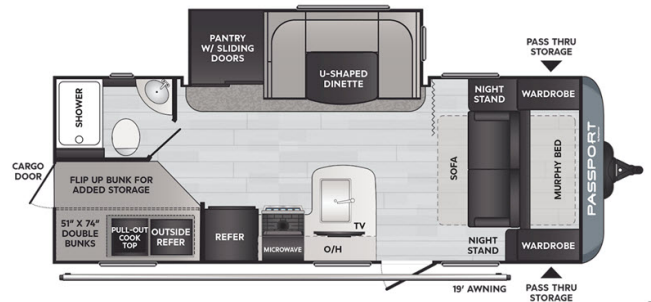

SPECIAL UNIT

2022 KEYSTONE PASSPORT 221BH

SPECIFICATIONS

Year	2022
Manufacturer	KEYSTONE
Brand	PASSPORT
Model	221BH
Type	Travel Trailer
Status	New
Stock #	22R053
Financing Available	✓
Warranty Available	✓
Suspension	N/A
Leveling	N/A
Exterior Length	26.0 ft.
Dry Weight	5175 lbs.
Sleeping Capacity	5 person(s)
Interior Colour	N/A
Exterior Colour	Fiberglass
Slideouts	1

Disclaimer: Product information, pricing and photos are as accurate as possible and are subject to change without notice.

221BH SL Series

SELLING FEATURES

Specifications and Features:

- Length (ft): 26'0"
- Width (ft): 8'0"
- Height (ft): 10'8"
- Dry Weight (lbs): 5181
- Payload Capacity (lbs): 1819
- Hitch Weight (lbs): 685
- Number Of Fresh Water Holding Tanks: 1
- Total Fresh Water Tank Capacity (gal): 43
- Number Of Gray Water Holding Tanks...