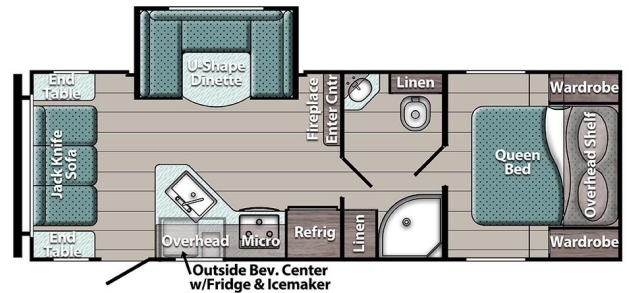

Disclaimer: Product information, pricing and photos are as accurate as possible and are subject to change without notice.

SELLING FEATURES

Specifications

KEY SPECIFICATIONS

Length 28'10"

Width 96"

Exterior Height 11'1"

Interior Height 6'8"

ADDITIONAL SPECS

Dry Weight 5,050

Hitch Weight 580

Net Carrying Capacity 4,330

Fresh Water 36

Grey Tank 36

Black Tank 36