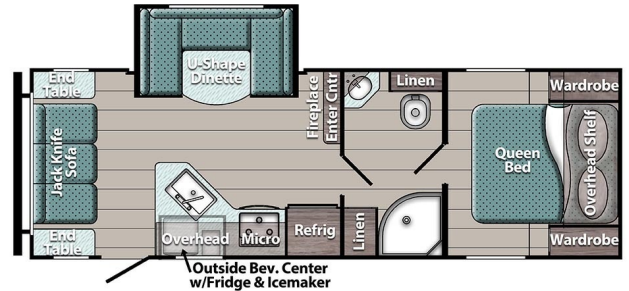

Disclaimer: Product information, pricing and photos are as accurate as possible and are subject to change without notice.

SELLING FEATURES

Specifications

KEY SPECIFICATIONS

Length 28'10"

Width 96"

Exterior Height 11'1"

Interior Height 6'8"

ADDITIONAL SPECS

Dry Weight 5,050

Hitch Weight 580

Net Carrying Capacity 4,330

Fresh Water 36

Grey Tank 36

Black Tank 36