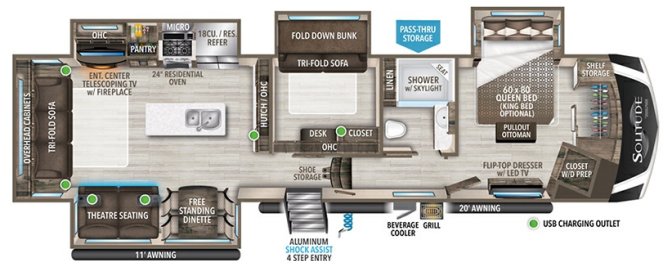

MSRP \$180,980.00

Woody's Price

2023 GRAND DESIGN SOLITUDE 378MBS

SPECIFICATIONS

Year	2023
Manufacturer	GRAND DESIGN
Brand	SOLITUDE
Model	378MBS
Type	Fifth Wheel
Status	New
Stock #	46559
Financing Available	✓
Warranty Available	Manufacturer
Suspension	N/A
Leveling	N/A
Exterior Length	40.2 ft.
Dry Weight	14344 lbs.
Sleeping Capacity	7 person(s)
Interior Colour	STONE
Exterior Colour	Fiberglass
Slideouts	4

Disclaimer: Product information, pricing and photos are as accurate as possible and are subject to change without notice.

SELLING FEATURES

Specifications and Features:

- Length (ft): 40'2"
- Width (ft): 8'5"
- Height (ft): 13'5"
- Dry Weight (lbs): 14344
- Payload Capacity (lbs): 2456
- Hitch Weight (lbs): 2686
- Number Of Fresh Water Holding Tanks: 1
- Total Fresh Water Tank Capacity (gal): 93
- Number Of Gray Water Holding Tan...