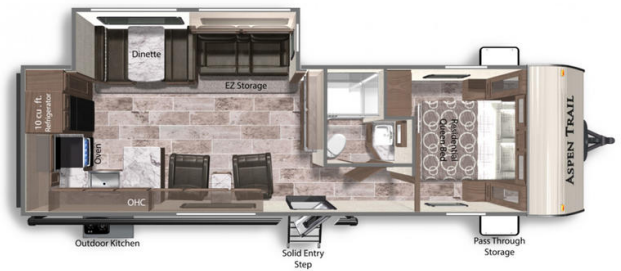

CLEARANCE UNIT

\$34,995.00

2022 DUTCHMEN ASPEN TRAIL 2880RKS

SPECIFICATIONS

Year	2022
Manufacturer	DUTCHMEN
Brand	ASPEN TRAIL
Model	2880RKS
Type	Travel Trailer
Status	New
Stock #	1028
Financing Available	✓
Suspension	N/A
Leveling	N/A
Exterior Length	33.1 ft.
Dry Weight	6741 lbs.
Sleeping Capacity	6 person(s)
Interior Colour	N/A
Exterior Colour	N/A
Slideouts	1