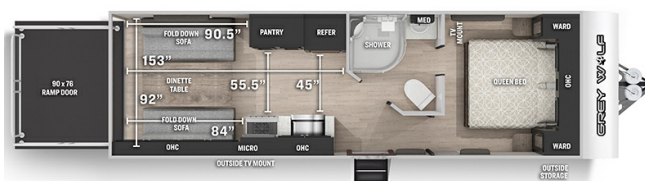

2025 FOREST RIVER GREY WOLF 22RR

\$41,995.00

Originally ~~\$54,593.00~~

\$212 Bi-Weekly

SPECIFICATIONS

Year	2025
Manufacturer	FOREST RIVER
Brand	GREY WOLF
Model	22RR
Type	Toy Hauler
Status	New
Stock #	P3018
Financing Available	✓
Warranty Available	✓
Suspension	N/A
Leveling	N/A
Exterior Length	28.8 ft.
Dry Weight	4871 lbs.
Sleeping Capacity	4 person(s)
Interior Colour	N/A
Exterior Colour	Aluminum
Slideouts	N/A

Disclaimer: Product information, pricing and photos are as accurate as possible and are subject to change without notice.

SELLING FEATURES

Specifications and Features:

- Length (ft): 28'10"
- Width (ft): 8'0"
- Height (ft): 10'6"
- Dry Weight (lbs): 4871
- Payload Capacity (lbs): 2815
- Hitch Weight (lbs): 686
- Number Of Fresh Water Holding Tanks: 1
- Total Fresh Water Tank Capacity (gal): 40
- Number Of Gray Water Holding Tank...