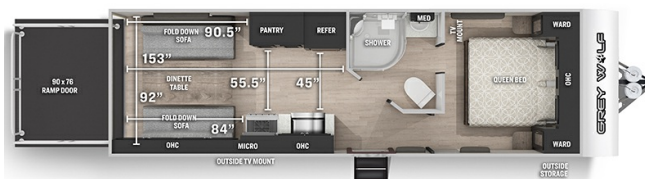

### SPECIFICATIONS

Year	2025
Manufacturer	FOREST RIVER
Brand	GREY WOLF
Model	22RR
Type	Toy Hauler
Status	New
Stock #	P11
Financing Available	✓
Warranty Available	✓
Suspension	N/A
Leveling	N/A
Exterior Length	28.8 ft.
Dry Weight	4871 lbs.
Sleeping Capacity	4 person(s)
Interior Colour	N/A
Exterior Colour	Aluminum
Slideouts	N/A

### SELLING FEATURES

Specifications and Features:

- Length (ft): 28'10"
- Width (ft): 8'0"
- Height (ft): 10'6"
- Dry Weight (lbs): 4871
- Payload Capacity (lbs): 2815
- Hitch Weight (lbs): 686
- Number Of Fresh Water Holding Tanks: 1
- Total Fresh Water Tank Capacity (gal): 40
- Number Of Gray Water Holding Tank...