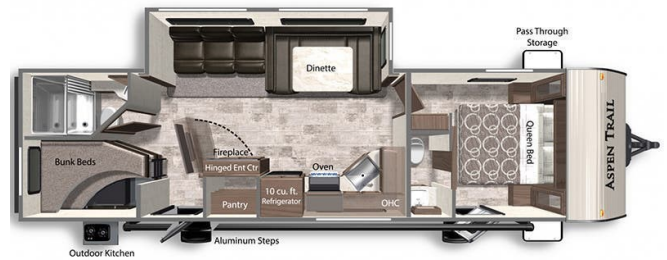

**\$33,995.00**

**2022 DUTCHMEN ASPEN TRAIL 3020BHS**

**SPECIFICATIONS**

|                     |                |
|---------------------|----------------|
| Year                | 2022           |
| Manufacturer        | DUTCHMEN       |
| Brand               | ASPEN TRAIL    |
| Model               | 3020BHS        |
| Type                | Travel Trailer |
| Status              | New            |
| Stock #             | 2578           |
| Financing Available | ✓              |
| Suspension          | N/A            |
| Leveling            | N/A            |
| Exterior Length     | .0 ft.         |
| Dry Weight          | 7048 lbs.      |
| Sleeping Capacity   | 10 person(s)   |
| Interior Colour     | N/A            |
| Exterior Colour     | N/A            |
| Slideouts           | 1              |