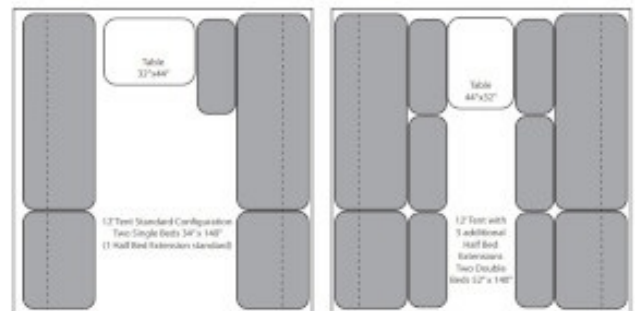

2022 JUMPING JACK TRAILERS Mid 6 x 12 12' Tent Blackout

\$17,900.00

Originally \$18,900.00

SPECIFICATIONS

Year	2022
Manufacturer	JUMPING JACK TRAILERS
Brand	Mid
Model	6 x 12 12' Tent Blackout
Type	Toy Hauler
Status	New
Stock #	JJ122
Financing Available	✓
Warranty Available	✓
Suspension	N/A
Leveling	N/A
Exterior Length	16.0 ft.
Dry Weight	2100 lbs.
Sleeping Capacity	N/A person(s)
Interior Colour	N/A
Exterior Colour	N/A
Slideouts	N/A

Disclaimer: Product information, pricing and photos are as accurate as possible and are subject to change without notice.

SELLING FEATURES

Whether you need to carry more or bigger toys, or your need is more tent space, the Mid 6x12 with 12' tent is your answer. Designed to carry 3 full size ATVs or 4 seat SxSs, the Mid 6x12 is sold with the full 12' tent or with the standard 8' tent (leaving a useful 4' deck out the door). Cargo Capa...