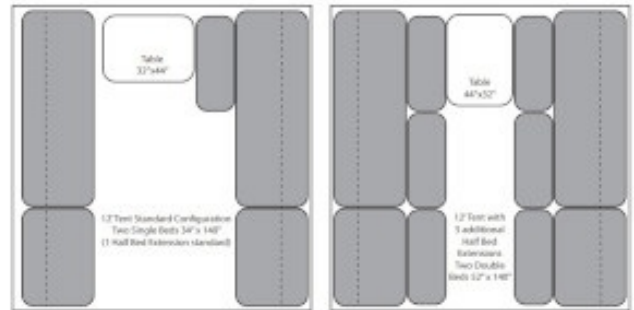

2022 JUMPING JACK TRAILERS Mid 6 x 12 12' Tent Blackout

\$17,900.00

Originally \$18,900.00

SPECIFICATIONS

Year	2022
Manufacturer	JUMPING JACK TRAILERS
Brand	Mid
Model	6 x 12 12' Tent Blackout
Type	Toy Hauler
Status	New
Stock #	JJ122
Financing Available	✓
Warranty Available	✓
Suspension	N/A
Leveling	N/A
Exterior Length	16.0 ft.
Dry Weight	2100 lbs.
Sleeping Capacity	N/A person(s)
Interior Colour	N/A
Exterior Colour	N/A
Slideouts	N/A

Disclaimer: Product information, pricing and photos are as accurate as possible and are subject to change without notice.

SELLING FEATURES

Whether you need to carry more or bigger toys, or your need is more tent space, the Mid 6x12 with 12' tent is your answer. Designed to carry 3 full size ATVs or 4 seat SxSs, the Mid 6x12 is sold with the full 12' tent or with the standard 8' tent (leaving a useful 4' deck out the door). Cargo Capa...