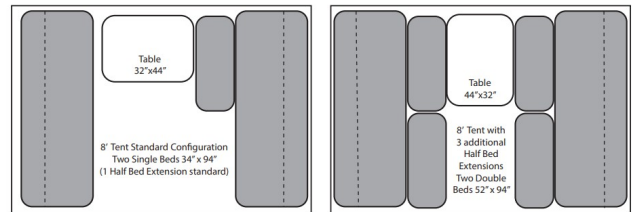

CLEARANCE UNIT

\$13,969.00

Originally \$17,900.00

2022 JUMPING JACK TRAILERS Mid 6 x 12 TA - 8' Tent Blackout

SPECIFICATIONS

Year	2022
Manufacturer	JUMPING JACK TRAILERS
Brand	Mid
Model	6 x 12 TA - 8' Tent Blackout
Type	Tent Trailer
Status	New
Stock #	JJ121
Financing Available	✓
Warranty Available	✓
Suspension	N/A
Leveling	N/A
Exterior Length	16.0 ft.
Dry Weight	1950 lbs.
Sleeping Capacity	N/A person(s)
Interior Colour	N/A
Exterior Colour	N/A
Slideouts	N/A

Disclaimer: Product information, pricing and photos are as accurate as possible and are subject to change without notice.

SELLING FEATURES

It's a Toy Hauler, Tent Trailer and Utility Trailer all in one

Whether you need to carry more or bigger toys, or your need is more tent space, the Mid 6x12 with 8' tent is your answer. Designed to carry 3 full size ATVs or 4 seat SxSs, the Mid 6x12 is sold with the full 12' tent or with the st...