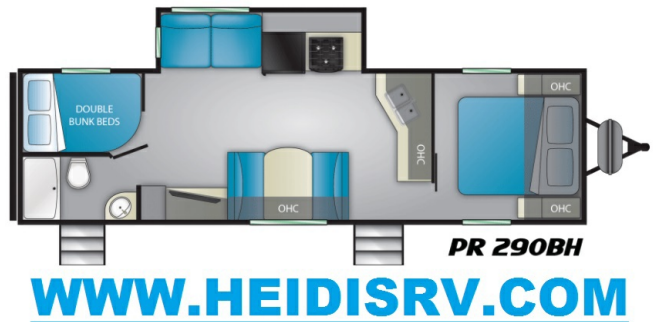

HEIDI'S RV SUPERSTORE

heidis@heidisrv.com 1 (888) 322-3614
3982 HWY #11 South, Oro Medonte, ON L0L 1T0
Local (705) 487-2214 | Fax (705) 487-1173 | www.heidisrv.com

SPECIAL UNIT

$39,995.00

Originally $49,850

2022 HEARTLAND PROWLER 290BH (DBL/DBL BUNKS)

SPECIFICATIONS

Year	2022
Manufacturer	HEARTLAND
Brand	PROWLER
Model	290BH (DBL/DBL BUNKS)
Type	Travel Trailer
Status	New
Stock #	5697
Sleeping Capacity	10 person(s)

Disclaimer: Product information, pricing and photos are as accurate as possible and are subject to change without notice.

2022 PROWLER 290BH
PR 290BH
St # 5697

360
*Weights can vary depending on options
**Weights subject to change

Sleeps up to 10 | Weight* 7,052 lbs | Length 33'3" | Awning TBA | Fresh Water 41 Gal | Grey Water 80 Gal | Black Water 40 Gal

Heidi's RV SUPERSTORE
Located Between Barrie & Orillia
Phone/Text 705-487-2214 | Email: heidis@heidisrv.com
Toll Free: 1-888-322-3614 | Website: heidisrv.com

SELLING FEATURES

Fill up your day with outdoor hiking or riding bikes, and it'll be like coming home when you enter this model. The large slide out provides space for the dog to stretch out, and you'll find plenty of seating on the sofa or at the booth dinette. This model includes double-size bunks for the kids a...

OPTIONS & EQUIPMENT

- model length: 29'
- overall length (from bumper-to-hitch): 33'3"
- PROWLER VALUE PKG
- PROWLER CONVENIENCE PACKAGE
- POWER TONGUE JACK
- CSA

** disclaimer: 360 video any YouTube video on our website are stock videos from Heartland's website and maybe different than our stock unit **

Powered by focusRV