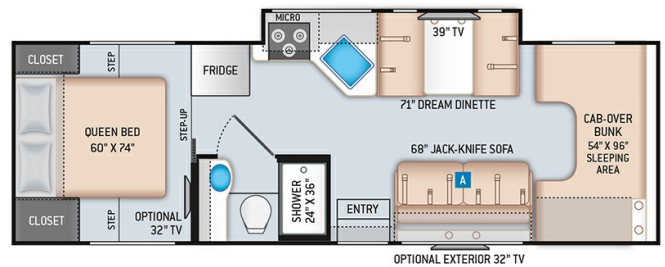

SPECIAL UNIT

\$169,995.00

Originally \$189,995

\$805 Bi-Weekly

2025 THOR MOTOR COACH FOUR WINDS 28Z

SPECIFICATIONS

Year	2025
Manufacturer	THOR MOTOR COACH
Brand	FOUR WINDS
Model	28Z
Type	Motorhome
Class	C
Fuel Type	Gas
Status	New
Stock #	P108
Financing Available	✓
Warranty Available	✓
Odometer	0 kms.
VIN	N/A
Chassis	Ford E450
Engine	350HP V8
Transmission	AUTO
Suspension	N/A
Leveling	N/A
Exterior Length	30.0 ft.
Dry Weight	14500 lbs.
Sleeping Capacity	8 person(s)
Interior Colour	N/A
Exterior Colour	Fiberglass
Slideouts	1