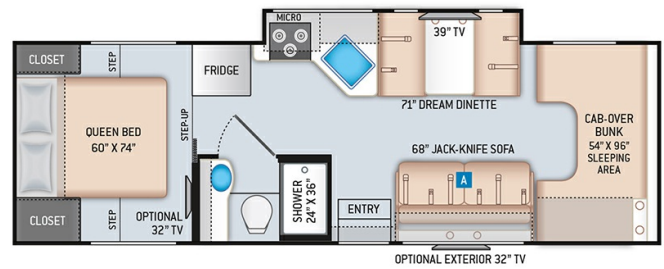

SPECIAL UNIT
\$169,995.00

Originally \$189,995

\$805 Bi-Weekly
2025 THOR MOTOR COACH FOUR WINDS 28Z
SPECIFICATIONS

Year	2025
Manufacturer	THOR MOTOR COACH
Brand	FOUR WINDS
Model	28Z
Type	Motorhome
Class	C
Fuel Type	Gas
Status	New
Stock #	P10
Financing Available	✓
Warranty Available	✓
Odometer	0 kms.
VIN	N/A
Chassis	Ford E450
Engine	350HP V8
Transmission	AUTO
Suspension	N/A
Leveling	N/A
Exterior Length	30.0 ft.
Dry Weight	14500 lbs.
Sleeping Capacity	8 person(s)
Interior Colour	N/A
Exterior Colour	Fiberglass
Slideouts	1